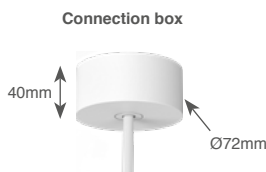

On request

Recessed connecting box
Trimless connecting box